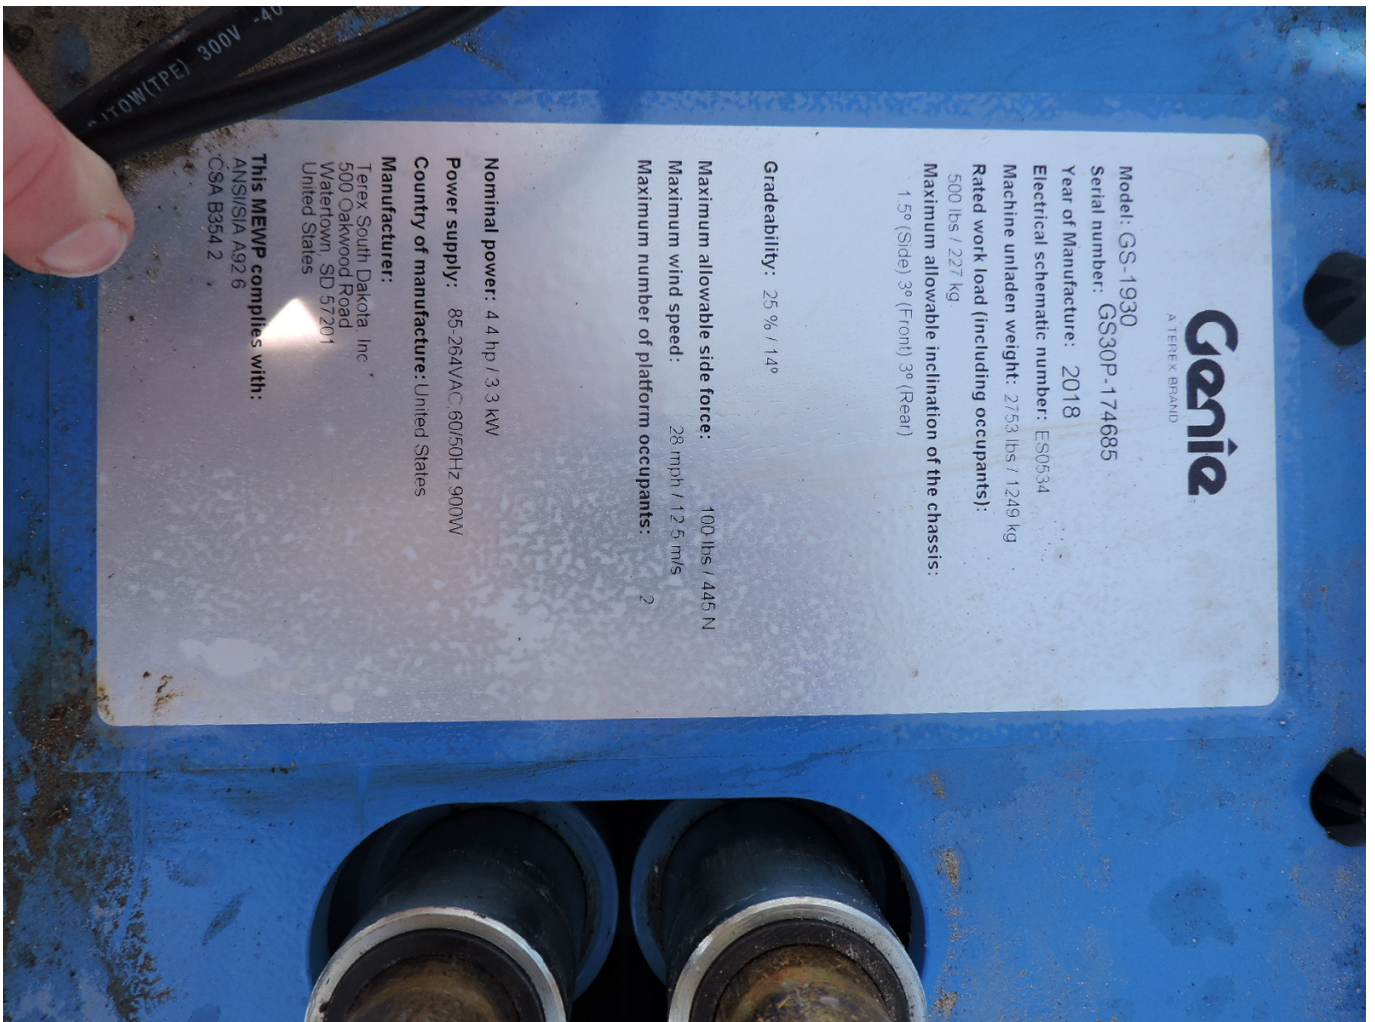

DOWNLOAD

[Genie Gs 1930 Serial Number Location](#)

[Genie Gs 1930 Serial Number Location](#)

DOWNLOAD

GS-1930/32. GS-2032. GS-2632. GS-3232 with. Maintenance. Information. GS-2046. GS- ... The machine serial number is located on the serial label. Intended Genie GS-1930 Operator's Manual will result in death or serious injury. ... Limit switches are found in various locations on the machine. The function of a ... 3-2 Scissor Assembly, GS-1930 (machines before serial number 632) 7 - 16.. Genie GS-1530 and GS-1930 Service Manual, First Edition ... (from serial number 17408 to 59999) B-8 Test the Drive Speed - Stowed Position .. Machine Location: Watertown, South Dakota 57201. Drive:2 WD. Lift Capacity:500 lb. Serial Number:RENTAL GS1930. Condition:Used. Genie GS-1930 downloading new figures from the Genie website at www.genielift.com. For the most ... 303.1 Scissor Assembly, GS-1930, GS-1932, (to serial numbers. GS3006A-84657 and ... Found in one of two locations. DECAL,DANGER, Genie Gs 1930 Serial Number Location > http://ssurll.com/10inbz d95d238e57 10 Dec 2012 ... Genie GS-1930 wont work. Discussion in .. Genie GS-1530, GS-1930 Scissor Lift Parts Manual (Serial Number Range: to SN 59999). This is the COMPLETE Parts Manual for the Genie GS-1530, GS-1930 Genie GS-1530 Manual Online: Serial Number Legend. To August ... 5 Serial label (located on chassis). 6 Serial ... Genie GS-1930 Service Manual 137 pages.. GENIE GS-1930 GS30P-168851 2017. ... Serial Number: GS30P-168851, 4th Valve: N/A. Load Back Rest: N/A, Side Shift: N/A. Power Type: 24 ... Location: 64H.. How to Read Your Serial Number ... 115.1 Decals with Words, GS-1930 Battery Side, ANSI & ... DECAL,COSMETIC,GENIE GS-1530**...2.. Machine Location: Cincinnati, Ohio 45216. Hours:2. Drive:2 WD. Serial Number:000000. Condition:New. NEW 2021 Genie GS-1930 How can i tell what year my Genie GS 1930 scissor lift is. ... didnt know what letters or numbers were for what years thanks ill check in the morning ... The build date should be on the Data Tag with the serial and other info.. Genie GS-1930 and Electric Self Propelled Scissor Lifts Serial Number Year Verification from ... There are no serial number location for selected model.. The serial plate is located next to the hydraulic tank.. MAKE | Genie. MODEL | GS-1930. SERIAL NUMBER | GS3016P-153926. EQUIPMENT TYPE | Electric Scissor. LOCATION | Hollywood, FL 33020.. Learn more about the Genie GS-1930 for sale. We're conveniently located in Crete Chicago, just hours away from most Midwest states ... Serial Number: 180611.. Category: Aerial Lifts > Electric Scissor Lifts. Location: Union City, CA 94587. Make: Genie Model: GS-1930. Year: 2008. Hours: 570. Serial Genie is a registered trademark of Terex South Dakota, Inc. in the U.S.A. and many ... 5 Serial label (located on chassis). 6 Serial number ... Electrical Schematic, GS-1530 / GS-1930 (from serial number GS3014A-136973,. GS3015D-1114 72876 Genie GS-1530 and GS-1930 Service Manual, Third Edition ... Model: GS-1930 GS3005A-12345 Serial number: Model year: 2005 ... Solenoid valve, 3 position 4 way 20V DC with diode (schematic items F and AC).