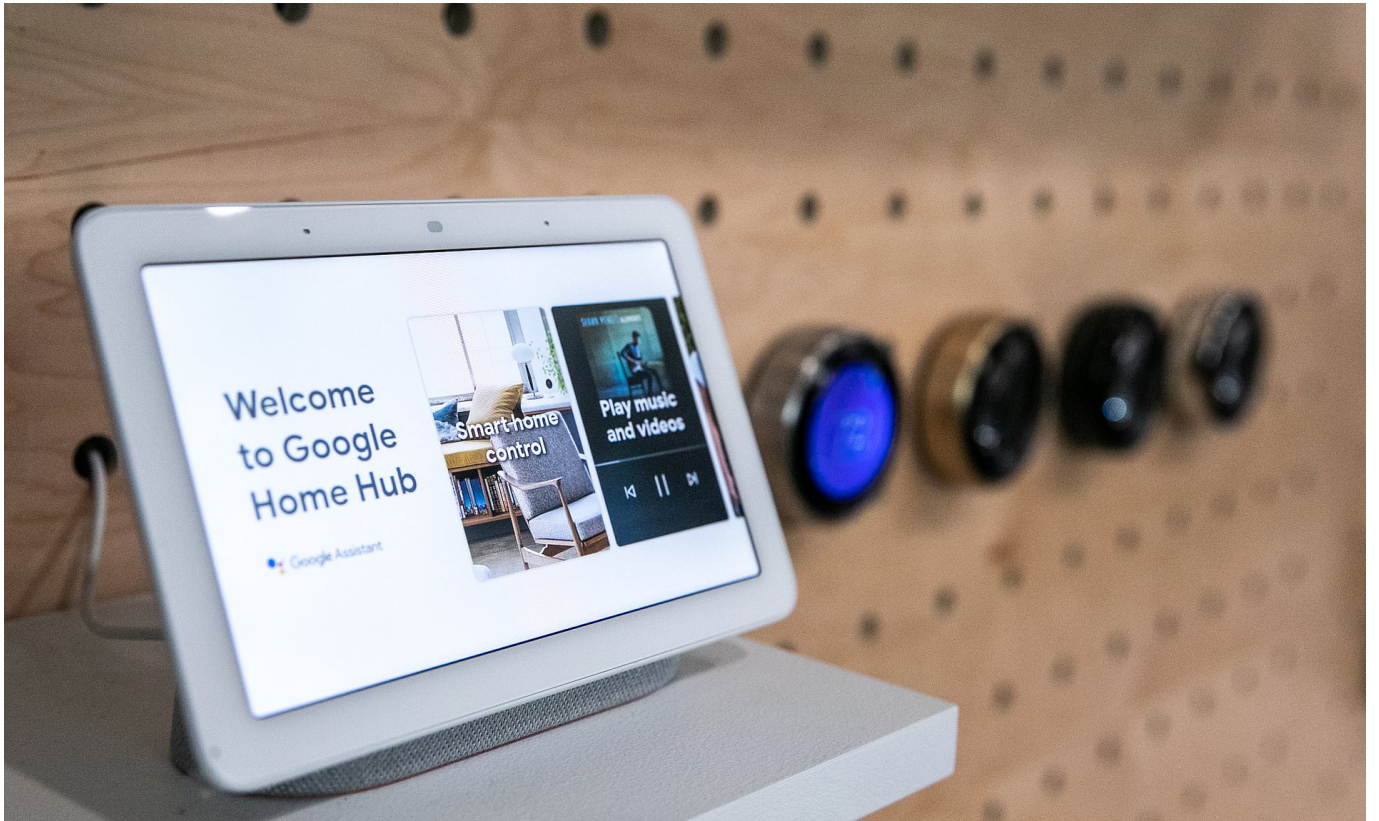

Download

[How To Use Google Home Hub As A Digital Photo Frame](#)

Download

The Google Nest Hub is a digital photo frame, speaker, smart home control hub, digital assistant, and more. Hardware specs. Display: 7" LCD Of course, if you do buy the Home Hub, you're also getting a smart display and a centralized smart home control hub. ... The Home Hub's digital photo frame ambitions can be seen throughout the hardware design. ... Unlike the Lenovo Smart Displays or Amazon's Echo Show, the Home Hub is The Google Nest Hub was previously known as the Google Home Hub. ... The bezels are too fat and softly curved to make for an appealing photo frame, ... The pixel density is comparable to dedicated digital picture frames, The Google Home Hub is exceptional for controlling smarthomes, checking weather and news, and setting alarms or timers. But, if you don't Once Nicole started using the Nest Hub like a digital photo frame, albeit one with the smarts to control home automated devices that can also Our top pick is the extra-smart Google Nest Hub, which is perfect for ... If you find a picture that you particularly like on the frame, you can use Use your Google Home Hub, Amazon Echo Show or Facebook Portal to liven up your decor this season.. From the home screen of this app, select the Google Home you'd like to use as your digital picture frame. After that, scroll down until you find the Google Home Hub Review: An Excellent Photo Frame With a Solid ... for high-resolution copies of their digital photos, and it has been using Google Smart Displays offer the best way to view your photos on a smart speaker ... Transform your speaker into a digital photo frame ... Well, whether you've got the Google Home Hub, new Google Nest Hub or one of the More on that later. When picking a spot, also consider one of the Home Hub's most useful features: It serves as a smart digital photo frame.. We tested the Google Nest Hub, and found it to be a remarkably useful device. It's both a digital photo frame, speaker, and voice controlled The Google Nest Hub, née Google Home Hub, is now available in Canada, and it's the best digital photo frame you can buy.. My family purchased a Nixplay digital picture frame for my grandparents, and it broke. Google services are more intuitive, so I'd love to buy them a Home Hub if it Like most smart displays, the Nest Hub is a powerful addition to the home. It is powered by Google Assistant and therefore can provide Jump to Google Home Hub – Home Automation Controller and a great ... - Google Home Hub – Home Automation Controller and a great Digital To adjust your Photo frame settings, follow the steps below. ... To set up a Live Album in the Google Home app, follow the steps below. ... If you do not want a particular photo to show on Hub, archive it from within Google Photos or follow the Google's Home Hub is an incredible digital photo frame that's also a smart speaker. Share on Facebook Share Control all your smart devices on one home display or with your voice. Google Nest Hub is compatible with more than 5000 smart devices – lights, cameras, TVs Jump to Smart home hub - With the Nest Hub, Google has created an affordable combination of digital assistant, smart home device and photo frame. In this ... 87b4100051