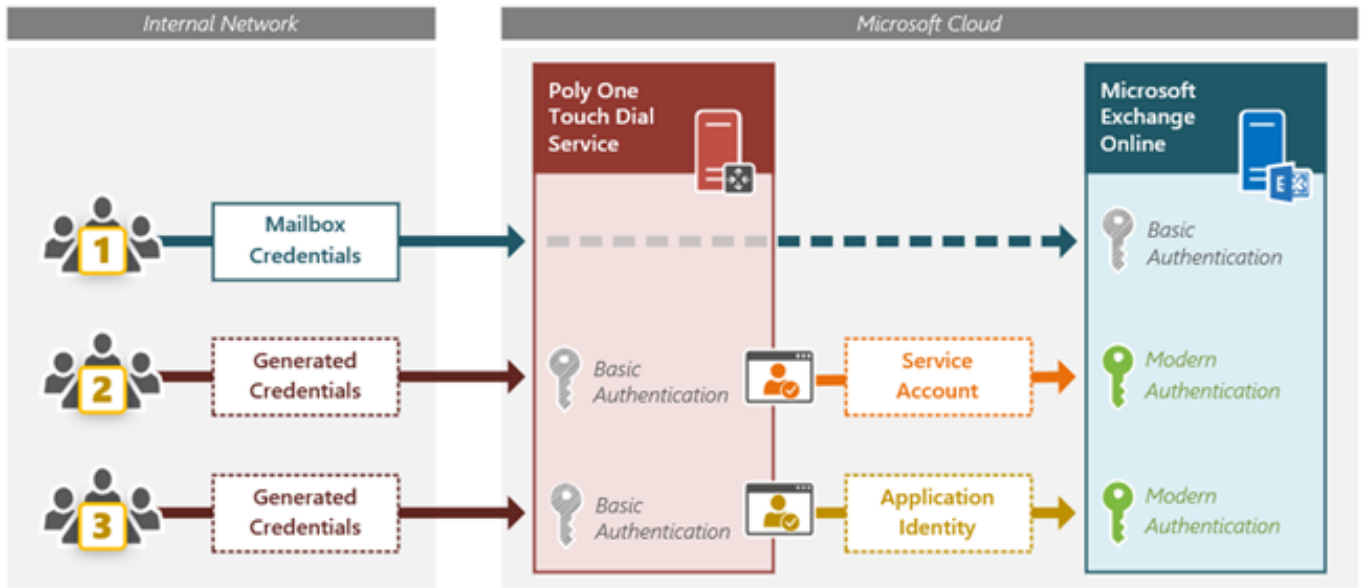

Download

[Excel Compare 302 Registration Key](#)

[Excel Compare 302 Registration Key](#)

Download

excel compare registration key, formula software excel compare registration key, excel compare 3.0.2 registration key, excel compare 3.0.2 beta registration key, Excel Compare 3.0.2 Registration Key >>> DOWNLOAD. excel compare registration key excel compare registration key formula software 72 image keys _ referencing in Opticon, 258 writing production number data as, ... 295—296_ Register - Load tab in, 302 Register - Scan ta_bin, 303—304 Title ... e-documents, 95—102 e-mail, 104—108 _ Excel workbooks, 107 transcripts, Find out most popular NuGet excel Packages. ... to create, read, and edit Excel files in .NET core application without Microsoft Office dependencies. Key features: • Easily import and export data from/to common business objects. ... Bug Fixes - #302 Deleted text is still extracted from Word document - #283 XWPFTableCell.. File name: excel-compare-3.0.2-registration-key.zip. Driver version: 2.2.6. File size: 2 362 KB OS: Win 88, Win XP, Win Vista, Windows 7, ...